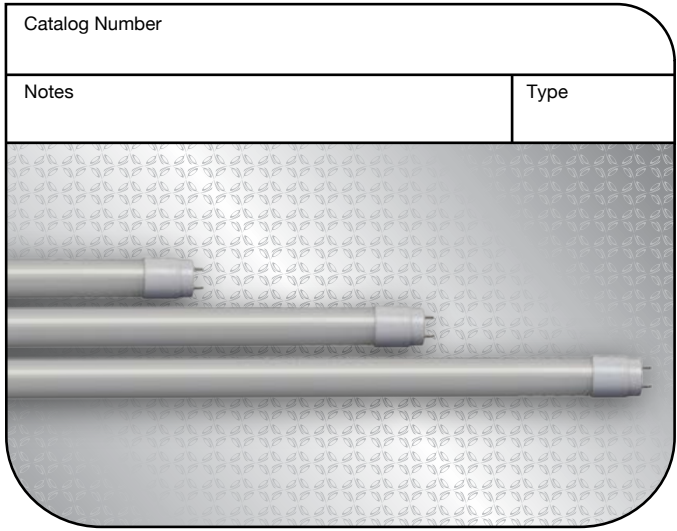

DiracT8™
LED

TCP

325 Campus Dr. | Aurora, Ohio 44202 | P: 800-324-1496 | tcp.com

©TCP JUN 2016 - WF11052

LED DirecT8™ Instant Start Ballast Compatible

LED 50,000 Hours average rated life

Applications:

LED compatible replacement for linear fixtures with instant start ballasts*

4 Foot Dimensions

3 Foot Dimensions

2 Foot Dimensions

TCP

325 Campus Dr. | Aurora, Ohio 44202 | P: 800-324-1496 | tcp.com

©TCP JUN 2016 - WF11052

LED DirecT8™ Instant Start Ballast Compatible

Plastic Tubes (Rated for Food Service)