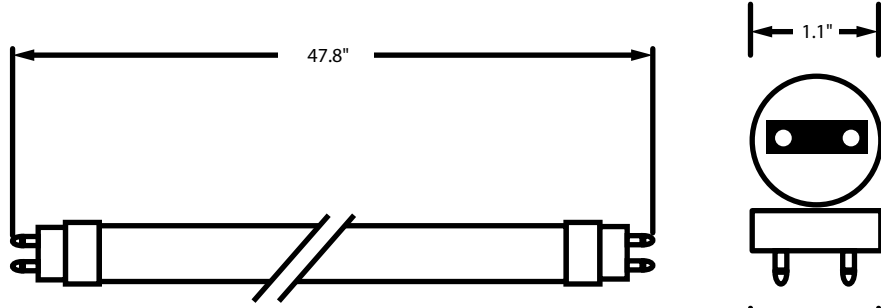

DiracT8™
LED

TCP

325 Campus Dr. | Aurora, Ohio 44202 | P: 800-324-1496 | tcp.com

©TCP JUN 2016 - WF11052

LED DirecT8™ Instant Start Ballast Compatible

LED 50,000 Hours average rated life

Applications:

LED compatible replacement for linear fixtures with instant start ballasts*

4 Foot Dimensions

3 Foot Dimensions

2 Foot Dimensions

TCP

325 Campus Dr. | Aurora, Ohio 44202 | P: 800-324-1496 | tcp.com

©TCP JUN 2016 - WF11052

LED DirecT8™ Instant Start Ballast Compatible

Plastic Tubes (Rated for Food Service)