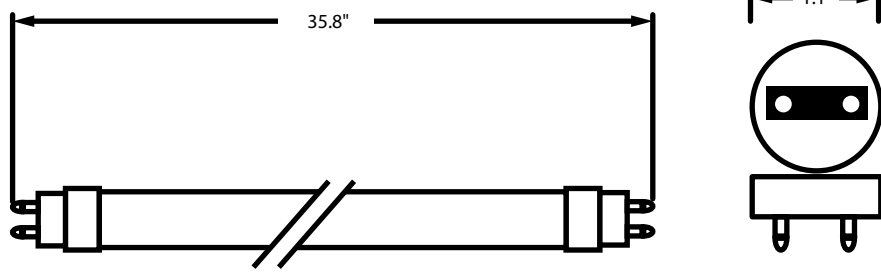

4 Foot Dimensions

3 Foot Dimensions

2 Foot Dimensions

TCP

325 Campus Dr. | Aurora, Ohio 44202 | P: 800-324-1496 | tcp.com

©TCP JUN 2016 - WF11052

LED DirecT8™ Instant Start Ballast Compatible

Plastic Tubes (Rated for Food Service)